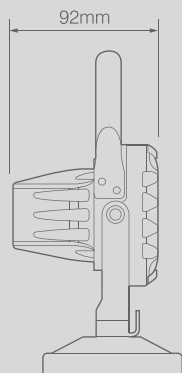

USB

recharge

Full Colour
Retail Packaging

USB RECHARGEABLE LED WORK LIGHTS

LED:	6 x 3W
Voltage:	DC 5V
Charge Method:	USB
Beam Type:	Flood Beam
Ingress Protection:	IP65
Raw Lumens:	1200lm
Effective Lumens:	950lm
Colour Temperature:	6000k
Warranty:	2 Years

Power Mode	Battery Life
High (100%):	3 Hours
Low (30%):	11 Hours
SOS:	7 Hours

RWL129W18-MM
Magnetic Mount

RWL129W18-FH
Folding Handle

RWL129W18-HS
H-Stand