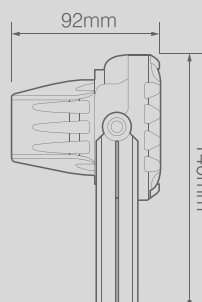

Power Mode	Battery Life
High (100%):	3 Hours
Low (30%):	11 Hours
SOS:	7 Hours

RWL129W18-MM
Magnetic Mount

RWL129W18-FH
Folding Handle

RWL129W18-HS
H-Stand