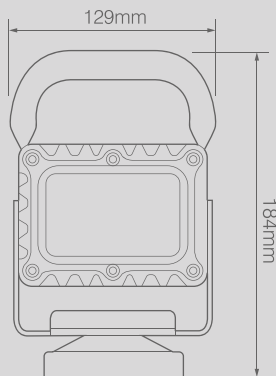

USB

recharge

Full Colour
Retail Packaging

USB RECHARGEABLE LED WORK LIGHTS

LED:	6 x 3W
Voltage:	DC 5V
Charge Method:	USB
Beam Type:	Flood Beam
Ingress Protection:	IP65
Raw Lumens:	1200lm
Effective Lumens:	950lm
Colour Temperature:	6000k
Warranty:	2 Years

Power Mode	Battery Life
High (100%):	3 Hours
Low (30%):	11 Hours
SOS:	7 Hours

RWL129W18-MM
Magnetic Mount

RWL129W18-FH
Folding Handle

RWL129W18-HS
H-Stand