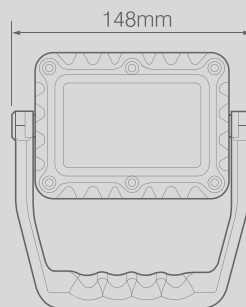

USB

recharge

Full Colour
Retail Packaging

USB RECHARGEABLE LED WORK LIGHTS

LED:	6 x 3W
Voltage:	DC 5V
Charge Method:	USB
Beam Type:	Flood Beam
Ingress Protection:	IP65
Raw Lumens:	1200lm
Effective Lumens:	950lm
Colour Temperature:	6000k
Warranty:	2 Years

Power Mode	Battery Life
High (100%):	3 Hours
Low (30%):	11 Hours
SOS:	7 Hours

RWL129W18-MM
Magnetic Mount

RWL129W18-FH
Folding Handle

RWL129W18-HS
H-Stand